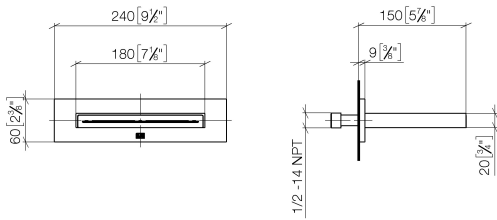

13 415 979

- 150mm projection
- CASCADE, max. flow rate 26.5 l/min (at 3 bar)
- cover plate 240 x 60 mm
- 1/2" connection
- plug-link mounting
- WRAS 1712702

Fits: IMO, LULU, MADISON, MEM, TARA, CL.1, LISSÉ, VAIA, META, CYO

**Recommended miscellaneous**

- Concealed wall elbow -**
- max. recess depth 163 mm
  - min. recess depth 90 mm

35 085 970 90

**Recommended miscellaneous**

- Concealed wall elbow -**
- max. recess depth 163 mm
  - min. recess depth 90 mm

35 085 970 90

13 415 979

mm [inches]

Flow rate chart

Trajectory diagram

Certificates

WRAS\_2306001.

13 415 979