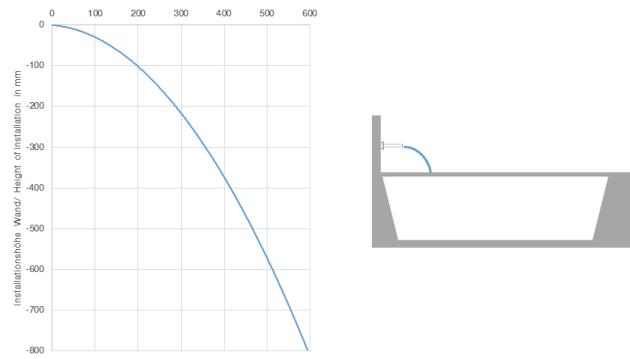

**Recommended miscellaneous**

- Concealed wall elbow -**
- max. recess depth 163 mm
  - min. recess depth 90 mm

35 085 970 90

**Recommended miscellaneous**

- Concealed wall elbow -**
- max. recess depth 163 mm
  - min. recess depth 90 mm

35 085 970 90

13 415 979

mm [inches]

Flow rate chart

Trajectory diagram

Certificates

WRAS\_2306001.

13 415 979